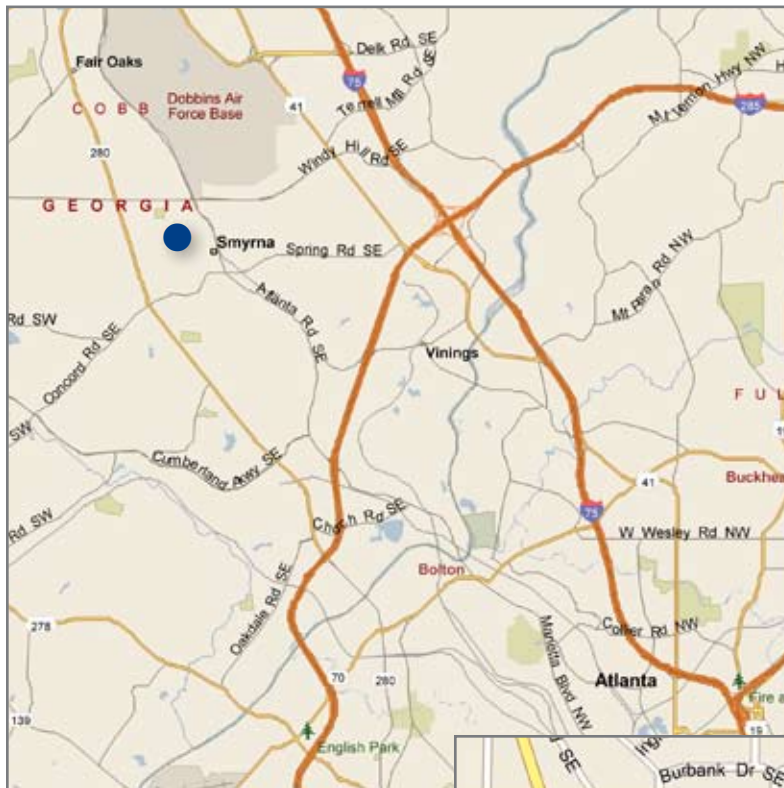

Location

Although all information is furnished regarding for sale, rental or financing is from sources we deem reliable, such information has not been verified and no express representation is made nor is any to be implied as to the accuracy thereof, and it is submitted subject to errors, omissions, changes of price, rental or other conditions, prior sale, lease or financing, or withdrawal without notice.