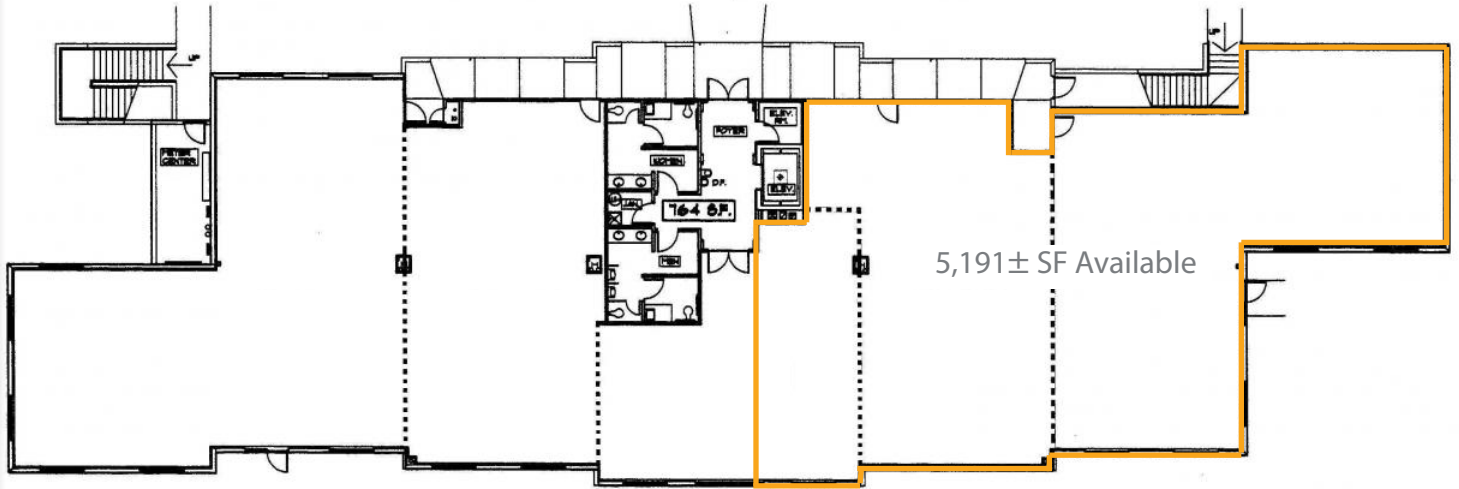

# Windsor Place OFFICE SPACE FOR LEASE

2,000 - 5,191± SF