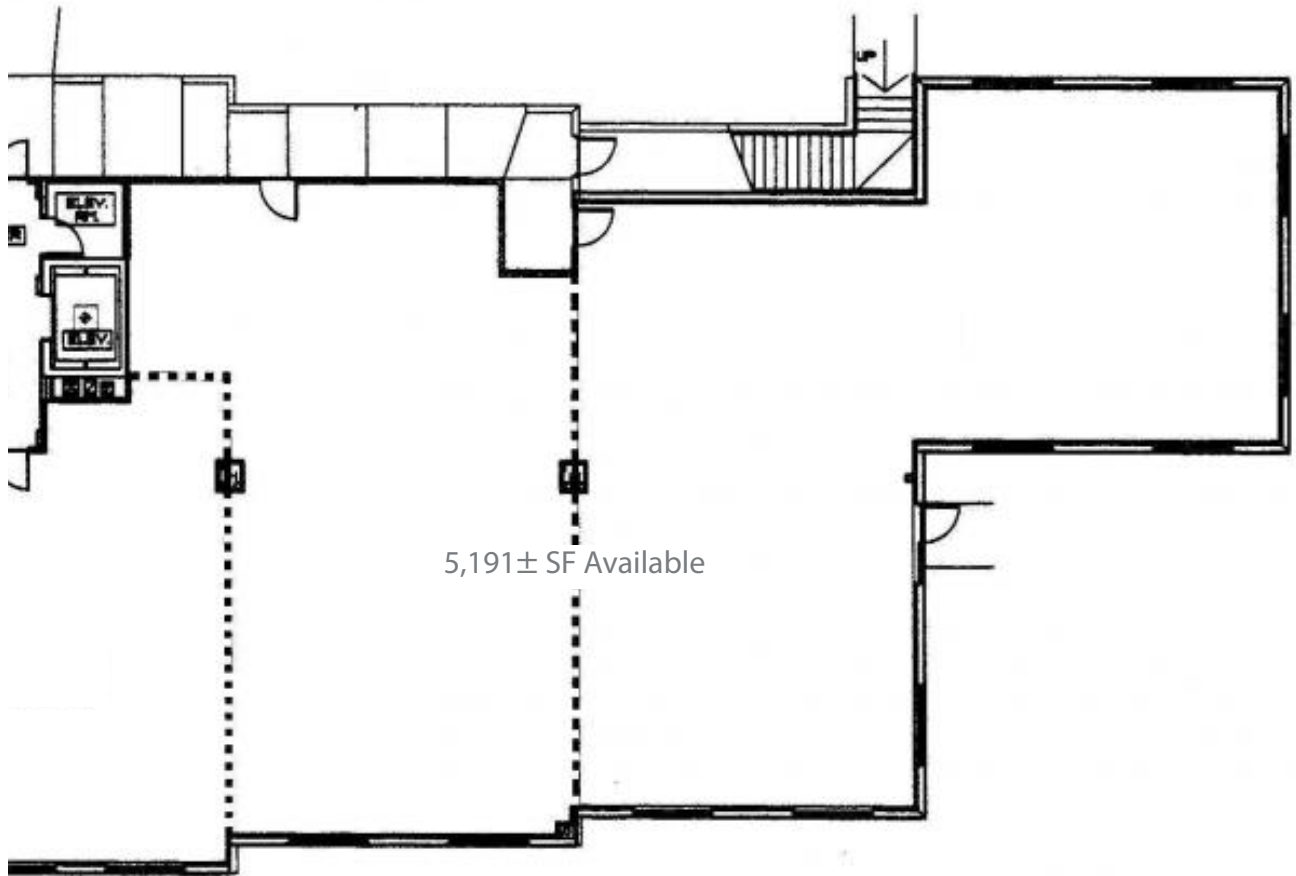

# Windsor Place OFFICE SPACE FOR LEASE

2,000 - 5,191± SF