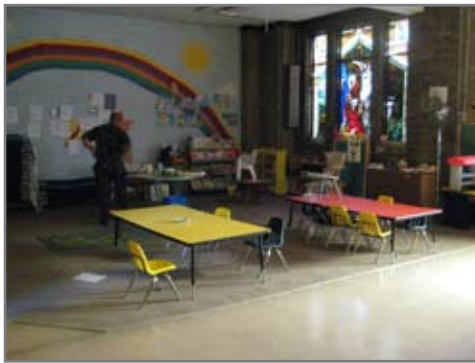

CHURCH/EDUCATIONAL BLDG FOR SALE

85,000± SF

Tax aerial

Birds eye

Interior/Exterior Photos

Interior Photos